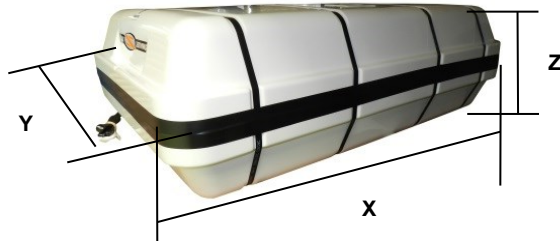

# 16 MAN THROW OVER BOARD LIFERAFT XTREM – LOW PROFILE CONTAINER SOLAS A & B PACK

16 MAN	A PACK			B PACK		
Container	N140H			N140		
Dimensions	X: 1100 mm X: 3' 7,31"	Y: 650 mm Y: 2' 1,6"	Z: 370 mm Z: 1' 2,57"	X: 1100 mm X: 3' 7,31"	Y: 650 mm Y: 2' 1,6"	Z: 340 mm Z: 1' 1,39"
Liferaft Net Weight	120 kg / 265 pounds			82 kg / 181 pounds		
Max. height stowage	18 m / 60'			18 m / 60'		
Painter line length	30 m / 99'					
Inflation Cylinder	1 x 15 liter					

 Crate	X: 1140 mm X: 3' 8,89"	Y: 700 mm Y: 2' 3,56"	Z: 410 mm Z: 1' 4,15"	X: 1140 mm X: 3' 8,89"	Y: 700 mm Y: 2' 3,56"	Z: 410 mm Z: 1' 4,15"
	124 kg / 274 pounds			86 kg / 190 pounds		
	0,328 m <sup>3</sup> / 11,56 cubic foot			0,328 m <sup>3</sup> / 11,56 cubic foot		