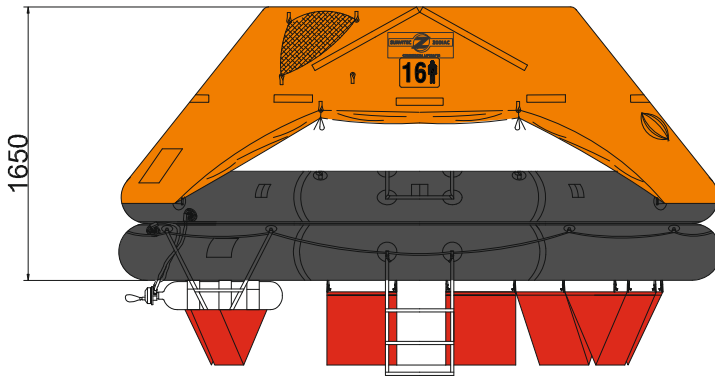

# 16 MAN THROW OVER BOARD LIFERAFT XTREM – LOW PROFILE CONTAINER SOLAS A & B PACK

16 MAN	A PACK			B PACK		
Container	N140H			N140		
Dimensions	X: 1100 mm X: 3' 7,31"	Y: 650 mm Y: 2' 1,6"	Z: 370 mm Z: 1' 2,57"	X: 1100 mm X: 3' 7,31"	Y: 650 mm Y: 2' 1,6"	Z: 340 mm Z: 1' 1,39"
Liferaft Net Weight	120 kg / 265 pounds			82 kg / 181 pounds		
Max. height stowage	18 m / 60'			18 m / 60'		
Painter line length	30 m / 99'					
Inflation Cylinder	1 x 15 liter					

 Crate	X: 1140 mm X: 3' 8,89"	Y: 700 mm Y: 2' 3,56"	Z: 410 mm Z: 1' 4,15"	X: 1140 mm X: 3' 8,89"	Y: 700 mm Y: 2' 3,56"	Z: 410 mm Z: 1' 4,15"
	124 kg / 274 pounds			86 kg / 190 pounds		
	0,328 m <sup>3</sup> / 11,56 cubic foot			0,328 m <sup>3</sup> / 11,56 cubic foot		

<b>Towing force</b>	<b>2 knots</b>	<b>3 knots</b>
Without sea anchor	63 daN	92 daN
With sea anchor	108 daN	177 daN

**Approvals:** EC (MED) – USCG – TC – BV – CCS

16 TO XTREM.doc Issue: 9 Date: 20/02/2017

Dimensions and weight +/- 5%  
SURVITEC SAS reserves the right to change specification without notice.  
For installation, add minimum +10mm for clearance to dimensions of the container.