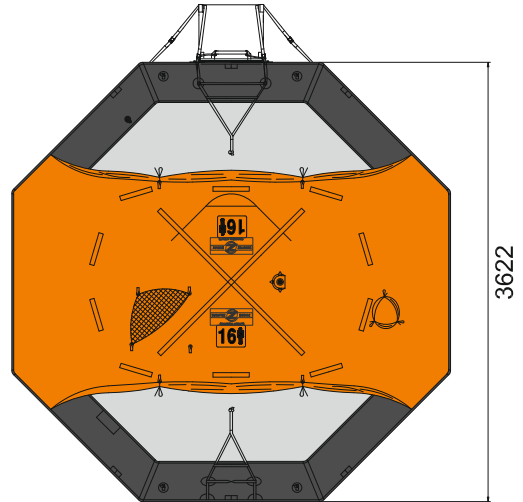

# 16 MAN THROW OVER BOARD LIFERAFT XTREM – LOW PROFILE CONTAINER SOLAS A & B PACK

16 MAN	A PACK			B PACK		
Container	N140H			N140		
Dimensions	X: 1100 mm X: 3' 7,31"	Y: 650 mm Y: 2' 1,6"	Z: 370 mm Z: 1' 2,57"	X: 1100 mm X: 3' 7,31"	Y: 650 mm Y: 2' 1,6"	Z: 340 mm Z: 1' 1,39"
Liferaft Net Weight	120 kg / 265 pounds			82 kg / 181 pounds		
Max. height stowage	18 m / 60'			18 m / 60'		
Painter line length	30 m / 99'					
Inflation Cylinder	1 x 15 liter					

 Crate	X: 1140 mm X: 3' 8,89"	Y: 700 mm Y: 2' 3,56"	Z: 410 mm Z: 1' 4,15"	X: 1140 mm X: 3' 8,89"	Y: 700 mm Y: 2' 3,56"	Z: 410 mm Z: 1' 4,15"
	124 kg / 274 pounds			86 kg / 190 pounds		
	0,328 m <sup>3</sup> / 11,56 cubic foot			0,328 m <sup>3</sup> / 11,56 cubic foot		

<b>Towing force</b>	<b>2 knots</b>	<b>3 knots</b>
Without sea anchor	63 daN	92 daN
With sea anchor	108 daN	177 daN

**Approvals:** EC (MED) – USCG – TC – BV – CCS

16 TO XTREM.doc Issue: 9 Date: 20/02/2017

Dimensions and weight +/- 5%  
SURVITEC SAS reserves the right to change specification without notice.  
For installation, add minimum +10mm for clearance to dimensions of the container.