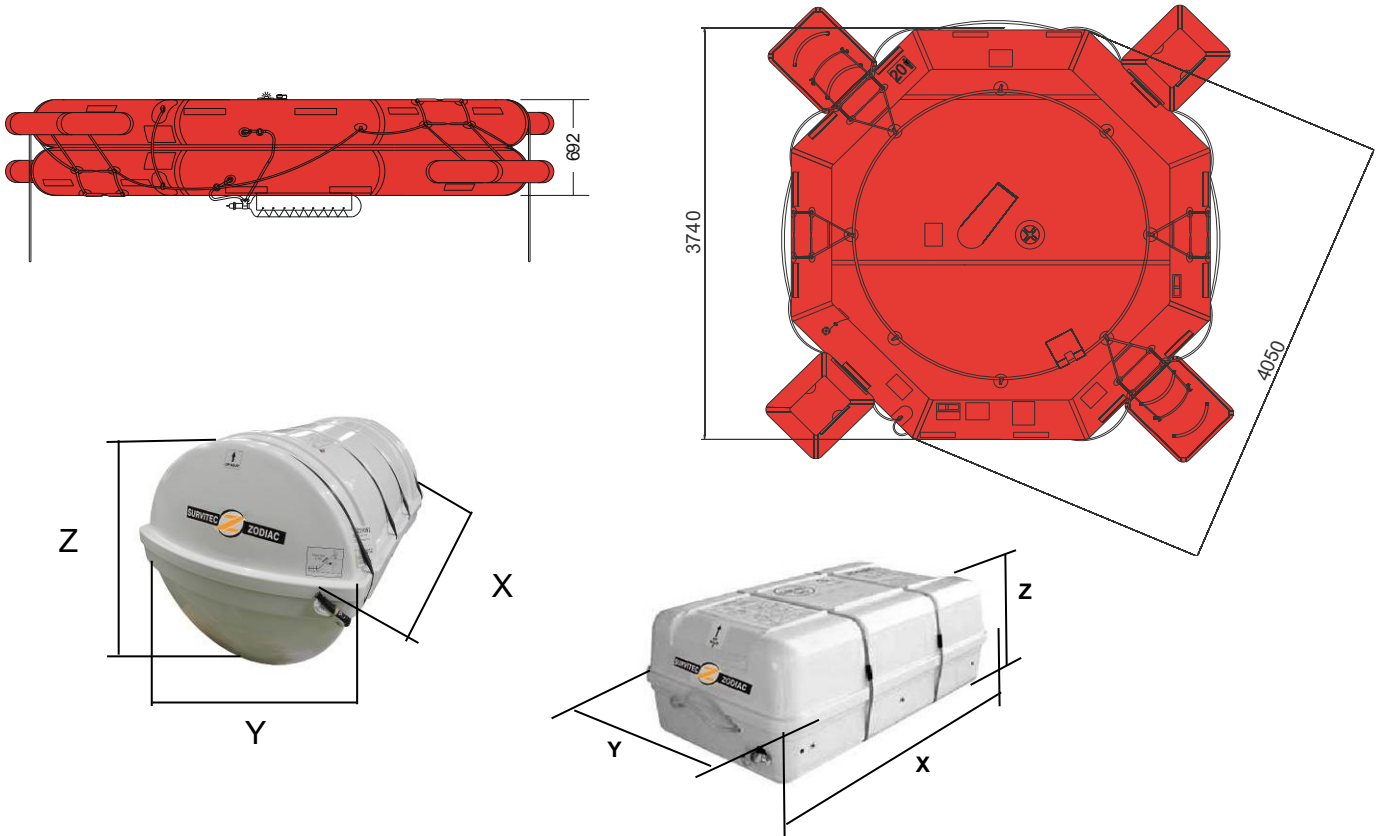

IBA 20 MAN OPEN REVERSIBLE INFLATABLE LIFERAFT ROUND CONTAINER – LOW PROFILE CONTAINER

20 MAN	ROUND CONT			LPC		
Container	N12			N134		
Dimensions	X: 1160 mm	Y: 560 mm	Z: 513 mm	X: 965 mm	Y: 596 mm	Z: 380 mm
	X: 3' 9,67"	Y: 1' 10,05"	Z: 1' 8,2"	X: 3' 2"	Y: 1' 11,47"	Z: 1' 2,97"
Liferaft Net Weight	76 kg / 168 pounds			75 kg / 166 pounds		
Max. height stowage	36 m / 119'					
Painter line length	25 m / 83'					
Inflation Cylinder	1 X 15 liter					

 Crate	X: 1230 mm	Y: 620 mm	Z: 650 mm	X: 1020 mm	Y: 630 mm	Z: 400 mm
	X: 4' 0,43"	Y: 2' 0,41"	Z: 2' 1,6"	X: 3' 4,16"	Y: 2' 0,81"	Z: 1' 3,75"
	89 kg / 197 pounds		79 kg / 175 pounds			
	0,496 m3 / 17,51 cubic foot			0,258 m3 / 9,08 cubic foot		

Towing force	2 knots	3 knots
Without sea anchor	71 daN	102 daN
With sea anchor	115 daN	188 daN

Approvals: **USCG**

IBA 20 cont rond & LPC.doc Issue: 6 Date: 16/06/2017

Dimensions and weight +/- 5%
SURVITEC SAS reserves the right to change specification without notice.
For installation, add minimum +10mm for clearance to dimensions of the container.