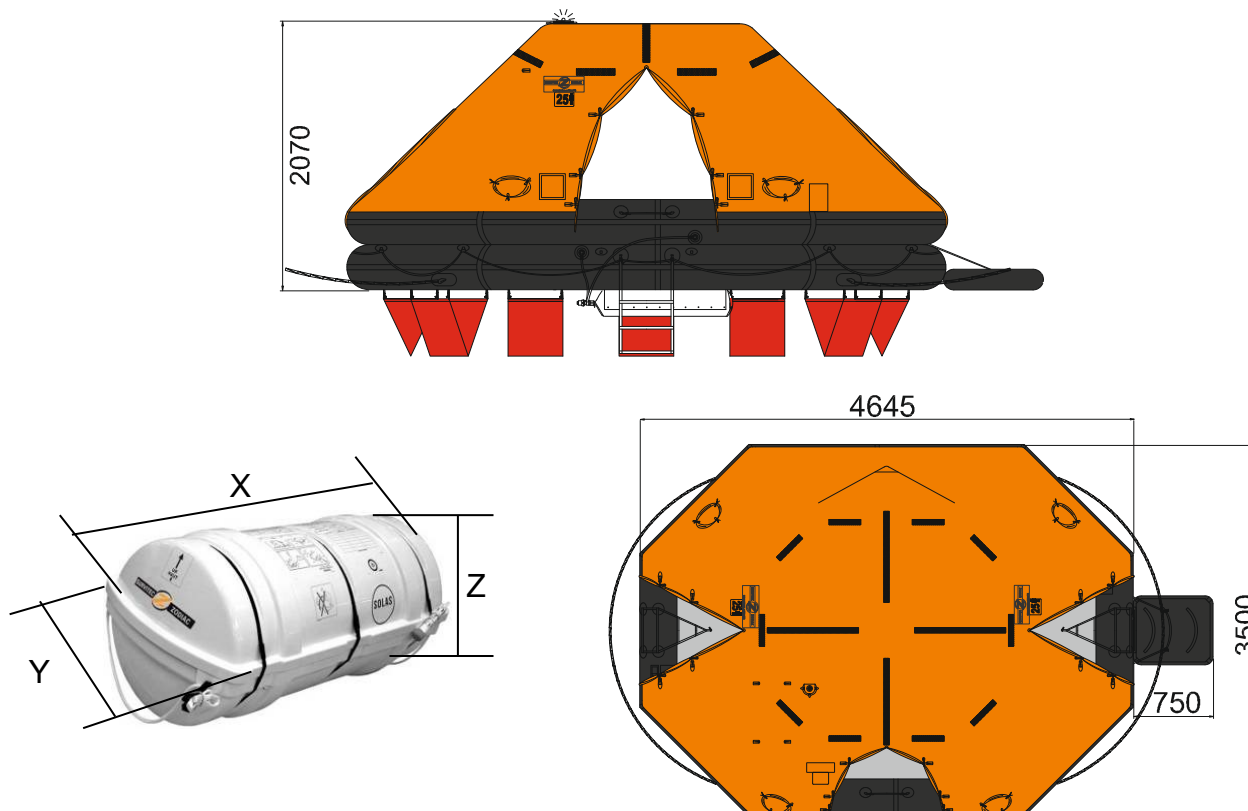

25 MAN THROW OVER BOARD SELF RIGHTING LIFERAFT ROUND CONTAINER SOLAS A & B PACK

25 MAN	A PACK			B PACK		
Container	N16			N22		
Dimensions	X: 1450 mm	Y: 800 mm	Z: 740 mm	X: 1530 mm	Y: 680 mm	Z: 620 mm
	X: 4' 9,09"	Y: 2' 7,5"	Z: 2' 5,14"	X: 5' 0,24"	Y: 2' 2,78"	Z: 2' 0,41"
Liferaft Net Weight	200 kg / 441 pounds			150 kg / 331 pounds		
Max. height stowage	25 m / 83'			25 m / 83'		
Painter line length	35 m / 115'					
Inflation Cylinder	1 x 27 liter					

Crate	X: 1530 mm	Y: 850 mm	Z: 900 mm	X: 1610 mm	Y: 720 mm	Z: 815 mm
	X: 5' 0,24"	Y: 2' 9,47"	Z: 2' 11,44"	X: 5' 3,39"	Y: 2' 4,35"	Z: 2' 8,09"
	225 kg / 497 pounds			190 kg / 419 pounds		
	1,171 m3 / 41,33 cubic foot			0,945 m3 / 33,36 cubic foot		

Towing force	2 knots	3 knots
Without sea anchor	92 daN	149 daN
With sea anchor	143 daN	212 daN

Approvals: EC (MED) – BV

25 TO SR.doc Issue: 4 Date: 20/02/2017

Dimensions and weight +/- 5%
SURVITEC SAS reserves the right to change specification without notice.
For installation, add minimum +10mm for clearance to dimensions of the container.