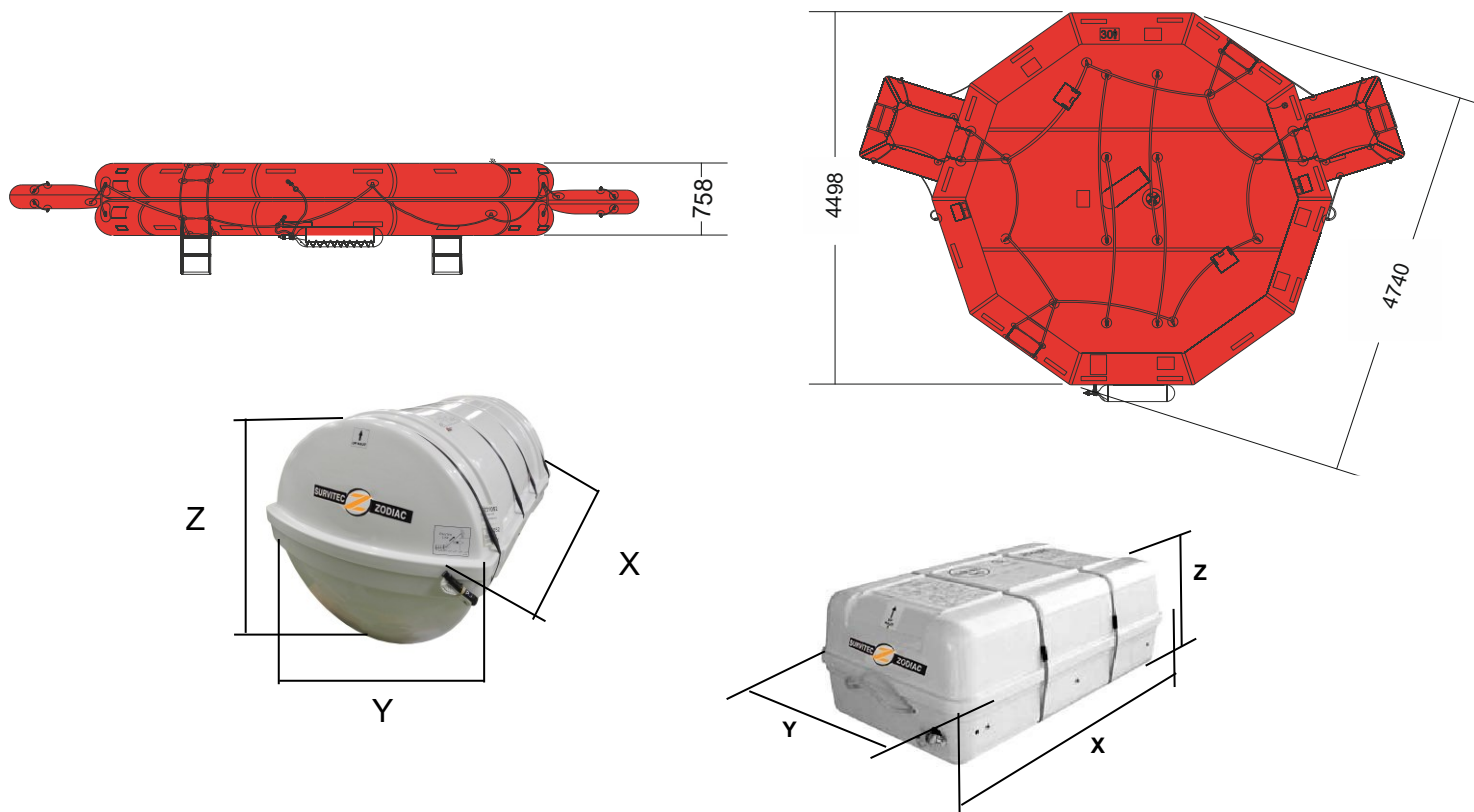

IBA 30 MAN

OPEN REVERSIBLE INFLATABLE LIFERAFT ROUND CONTAINER – LOW PROFILE CONTAINER

30 MAN	ROUND CONT			LPC		
Container	N13			N135		
Dimensions	X: 1275 mm	Y: 610 mm	Z: 590 mm	X: 1088 mm	Y: 666 mm	Z: 390 mm
	X: 4' 2,2"	Y: 2' 0,02"	Z: 1' 11,23"	X: 3' 6,84"	Y: 2' 2,23"	Z: 1' 3,36"
Liferaft Net Weight	100 kg / 221 pounds			99 kg / 219 pounds		
Max. height stowage	15 m / 50'			15 m / 50'		
Painter line length	25 m / 83'					
Bowsing line length	10 m / 33'					
Inflation Cylinder	1 X 20 liter					

Crate	X: 1320 mm	Y: 650 mm	Z: 700 mm	X: 1200 mm	Y: 760 mm	Z: 490 mm
	X: 4' 3,97"	Y: 2' 1,6"	Z: 2' 3,56"	X: 3' 11,25"	Y: 2' 5,93"	Z: 1' 7,3"
	120 kg / 265 pounds			102 kg / 225 pounds		
	0,601 m ³ / 21,21 cubic foot			0,447 m ³ / 15,78 cubic foot		

Towing force	2 knots	3 knots
Without sea anchor	102 daN	138 daN
With sea anchor	147 daN	227 daN

Approvals: **USCG**

IBA 30 cont rond & LPC.doc Issue: 5 Date: 16/04/2019

Dimensions and weight +/- 5%
SURVITEC SAS reserves the right to change specification without notice.
For installation, add minimum +10mm for clearance to dimensions of the container.