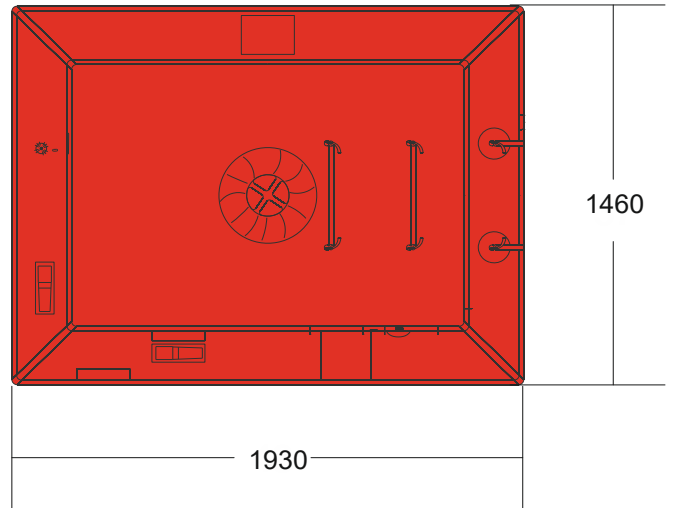

IBA CCG R 04 MAN

OPEN REVERSIBLE INFLATABLE LIFERAFT LOW PROFILE CONTAINER

4 MAN			
Container	N131		
Dimensions	X: 825 mm	Y: 540 mm	Z: 318 mm
	X: 2' 8,49"	Y: 1' 9,26"	Z: 1' 0,52"
Liferaft Net Weight	30 kg / 67 pounds		
Max. height stowage	20 m / 50'		
Painter line length	30 m / 99'		
Inflation Cylinder	1 X 2,83 liter		
 Crate	X: 830 mm	Y: 540 mm	Z: 330 mm
	X: 2' 8,68"	Y: 1' 9,26"	Z: 1' 1"
	32 kg / 71 pounds		
	0,148 m3 / 5,23 cubic foot		
Towing force	2 knots	3 knots	
Without sea anchor	- daN	80 daN	
With sea anchor	- daN	100 daN	

Approvals:	TC
-------------------	-----------

IBA CCG R 04 LPC.doc	Issue: 4	Date: 27/10/2015
----------------------	----------	------------------

Dimensions and weight +/- 5%
SURVITEC SAS reserves the right to change specification without notice.
For installation, add minimum +10mm for clearance to dimensions of the container.