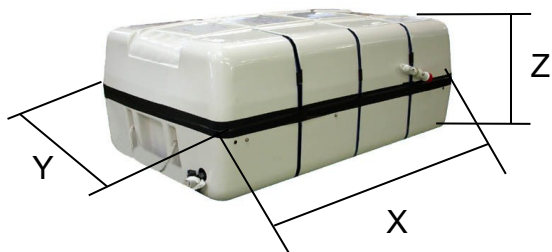

IBA CCG R 04 MAN

OPEN REVERSIBLE INFLATABLE LIFERAFT LOW PROFILE CONTAINER

4 MAN			
Container	N131		
Dimensions	X: 825 mm	Y: 540 mm	Z: 318 mm
	X: 2' 8,49"	Y: 1' 9,26"	Z: 1' 0,52"
Liferaft Net Weight	30 kg / 67 pounds		
Max. height stowage	20 m / 50'		
Painter line length	30 m / 99'		
Inflation Cylinder	1 X 2,83 liter		
 Crate	X: 830 mm	Y: 540 mm	Z: 330 mm
	X: 2' 8,68"	Y: 1' 9,26"	Z: 1' 1"
	32 kg / 71 pounds		
	0,148 m3 / 5,23 cubic foot		
Towing force	2 knots	3 knots	
Without sea anchor	- daN	80 daN	
With sea anchor	- daN	100 daN	

Approvals:	TC
-------------------	-----------

IBA CCG R 04 LPC.doc	Issue: 4	Date: 27/10/2015
----------------------	----------	------------------

Dimensions and weight +/- 5%
SURVITEC SAS reserves the right to change specification without notice.
For installation, add minimum +10mm for clearance to dimensions of the container.