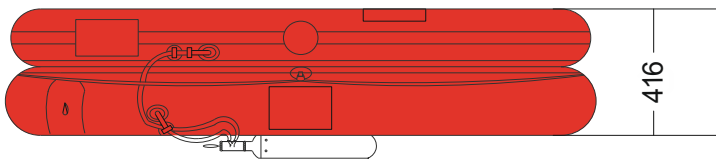

IBA CCG R 04 MAN

OPEN REVERSIBLE INFLATABLE LIFERAFT LOW PROFILE CONTAINER

4 MAN			
Container	N131		
Dimensions	X: 825 mm	Y: 540 mm	Z: 318 mm
	X: 2' 8,49"	Y: 1' 9,26"	Z: 1' 0,52"
Liferaft Net Weight	30 kg / 67 pounds		
Max. height stowage	20 m / 50'		
Painter line length	30 m / 99'		
Inflation Cylinder	1 X 2,83 liter		
 Crate	X: 830 mm	Y: 540 mm	Z: 330 mm
	X: 2' 8,68"	Y: 1' 9,26"	Z: 1' 1"
	32 kg / 71 pounds		
	0,148 m3 / 5,23 cubic foot		
Towing force	2 knots	3 knots	
Without sea anchor	- daN	80 daN	
With sea anchor	- daN	100 daN	

Approvals:	TC
-------------------	-----------

IBA CCG R 04 LPC.doc	Issue: 4	Date: 27/10/2015
----------------------	----------	------------------

Dimensions and weight +/- 5%
SURVITEC SAS reserves the right to change specification without notice.
For installation, add minimum +10mm for clearance to dimensions of the container.