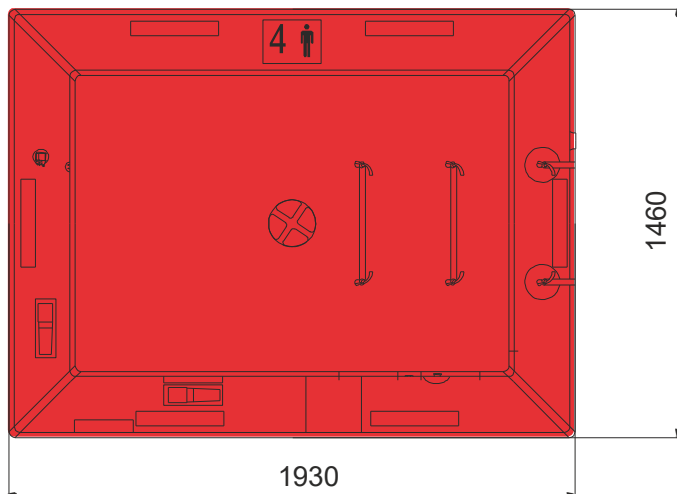

IBA 04 MAN OPEN REVERSIBLE INFLATABLE LIFERAFT LOW PROFILE CONTAINER & VALISE

4 MAN	GRP container			Valise		
Container	N131			N° 3		
Dimensions	X: 825 mm	Y: 540 mm	Z: 318 mm	X: 690 mm	Y: 250 mm	Z: 300 mm
	X: 2' 8,49"	Y: 1' 9,26"	Z: 1' 0,52"	X: 2' 3,17"	Y: 9,85"	Z: 11,82"
Liferaft Net Weight	27 kg / 60 pounds			21 kg / 47 pounds		
Max. height stowage	20 m / 66'			10 m / 33'		
Painter line length	30 m / 99'			20 m / 66'		
Inflation Cylinder	1 x 2,83 liter					
	X: 830 mm	Y: 540 mm	Z: 330 mm	X: 830 mm	Y: 540 mm	Z: 330 mm
	X: 2' 8,68"	Y: 1' 9,26"	Z: 1' 1"	X: 2' 8,68"	Y: 1' 9,26"	Z: 1' 1"
	30 kg / 67 pounds			24 kg / 53 pounds		
	0,148 m3 / 5,23 cubic foot			0,148 m3 / 5,23 cubic foot		
Towing force	2 knots			3 knots		
Without sea anchor	- daN			80 daN		
With sea anchor	- daN			100 daN		

Approvals: **USCG**

IBA 04 cont LPC & valise.doc Issue: 6 Date: 21/02/2017

Dimensions and weight +/- 5%
SURVITEC SAS reserves the right to change specification without notice.
For installation, add minimum +10mm for clearance to dimensions of the container.