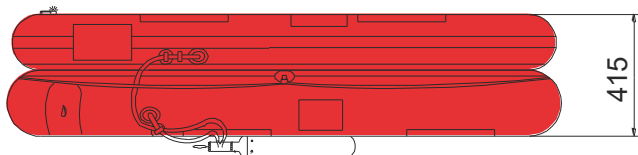

IBA 04 MAN OPEN REVERSIBLE INFLATABLE LIFERAFT LOW PROFILE CONTAINER & VALISE

4 MAN	GRP container			Valise		
Container	N131			N° 3		
Dimensions	X: 825 mm	Y: 540 mm	Z: 318 mm	X: 690 mm	Y: 250 mm	Z: 300 mm
	X: 2' 8,49"	Y: 1' 9,26"	Z: 1' 0,52"	X: 2' 3,17"	Y: 9,85"	Z: 11,82"
Liferaft Net Weight	27 kg / 60 pounds			21 kg / 47 pounds		
Max. height stowage	20 m / 66'			10 m / 33'		
Painter line length	30 m / 99'			20 m / 66'		
Inflation Cylinder	1 x 2,83 liter					
	X: 830 mm	Y: 540 mm	Z: 330 mm	X: 830 mm	Y: 540 mm	Z: 330 mm
	X: 2' 8,68"	Y: 1' 9,26"	Z: 1' 1"	X: 2' 8,68"	Y: 1' 9,26"	Z: 1' 1"
	30 kg / 67 pounds			24 kg / 53 pounds		
	0,148 m3 / 5,23 cubic foot			0,148 m3 / 5,23 cubic foot		
Towing force	2 knots			3 knots		
Without sea anchor	- daN			80 daN		
With sea anchor	- daN			100 daN		

Approvals: **USCG**

IBA 04 cont LPC & valise.doc Issue: 6 Date: 21/02/2017

Dimensions and weight +/- 5%
SURVITEC SAS reserves the right to change specification without notice.
For installation, add minimum +10mm for clearance to dimensions of the container.