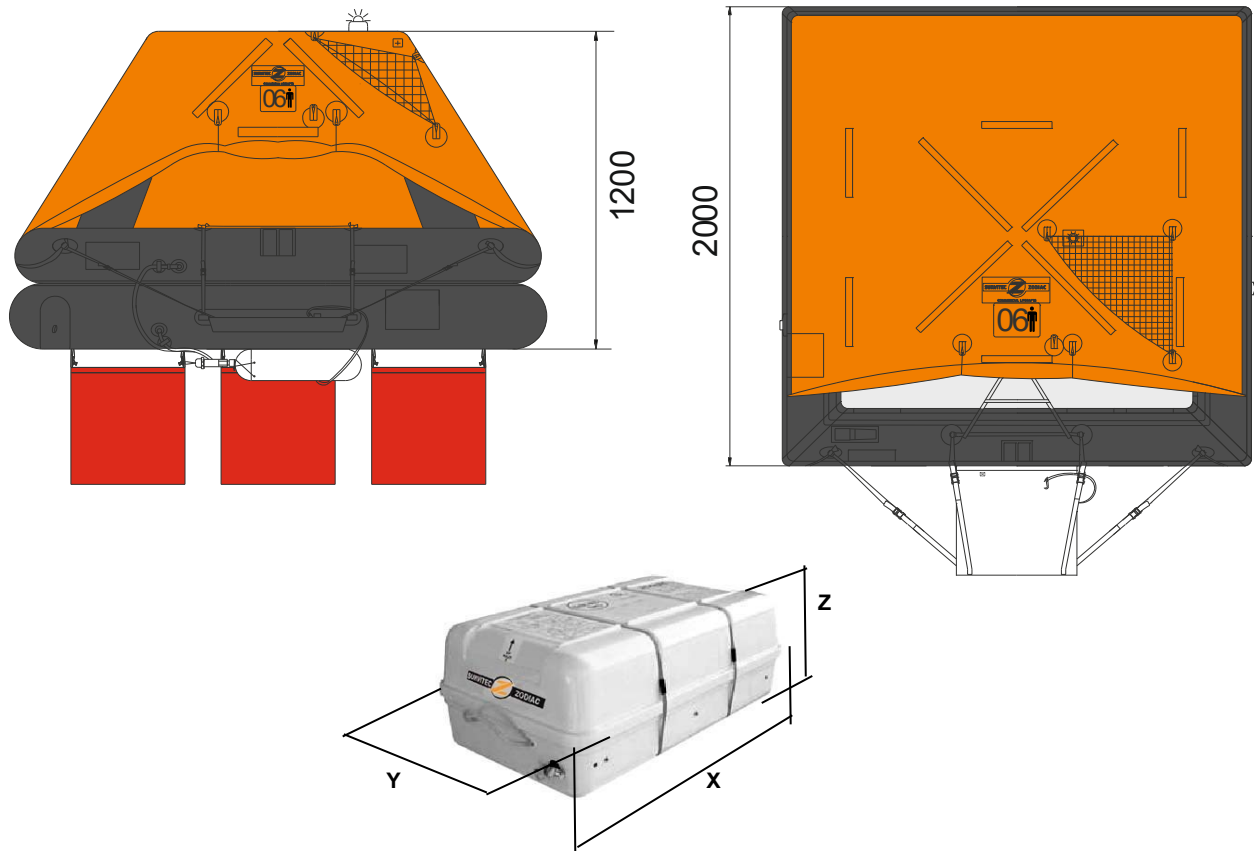

06 PERSON COASTAL LIFERAFT - UK LOW PROFILE CONTAINER

06 MAN	B PACK		
Container	N133		
Dimensions	X: 924 mm X: 3' 0,38"	Y: 574 mm Y: 1' 10,6"	Z: 359 mm Z: 1' 2,14"
Liferaft Net Weight	50 kg / 111 pounds		
Max. height stowage	18 m / 60'		
Painter line length	36 m / 119'		
Inflation Cylinder	1 x 4 liter		
 Crate	X: 980 mm X: 3' 2,59"	Y: 600 mm Y: 1' 11,63"	Z: 400 mm Z: 1' 3,75"
	53 kg / 117 pounds		
	0,236 m3 / 8,31 cubic foot		
Towing force	2 knots	3 knots	
Without sea anchor	35 daN	60 daN	
With sea anchor	80 daN	145 daN	

Approvals: **MCA**

06 COASTAL LPC UK.doc Issue: 4 Date: 06/02/2017

Dimensions and weight +/- 5%
SURVITEC SAS reserves the right to change specification without notice.
For installation, add minimum +10mm for clearance to dimensions of the container.