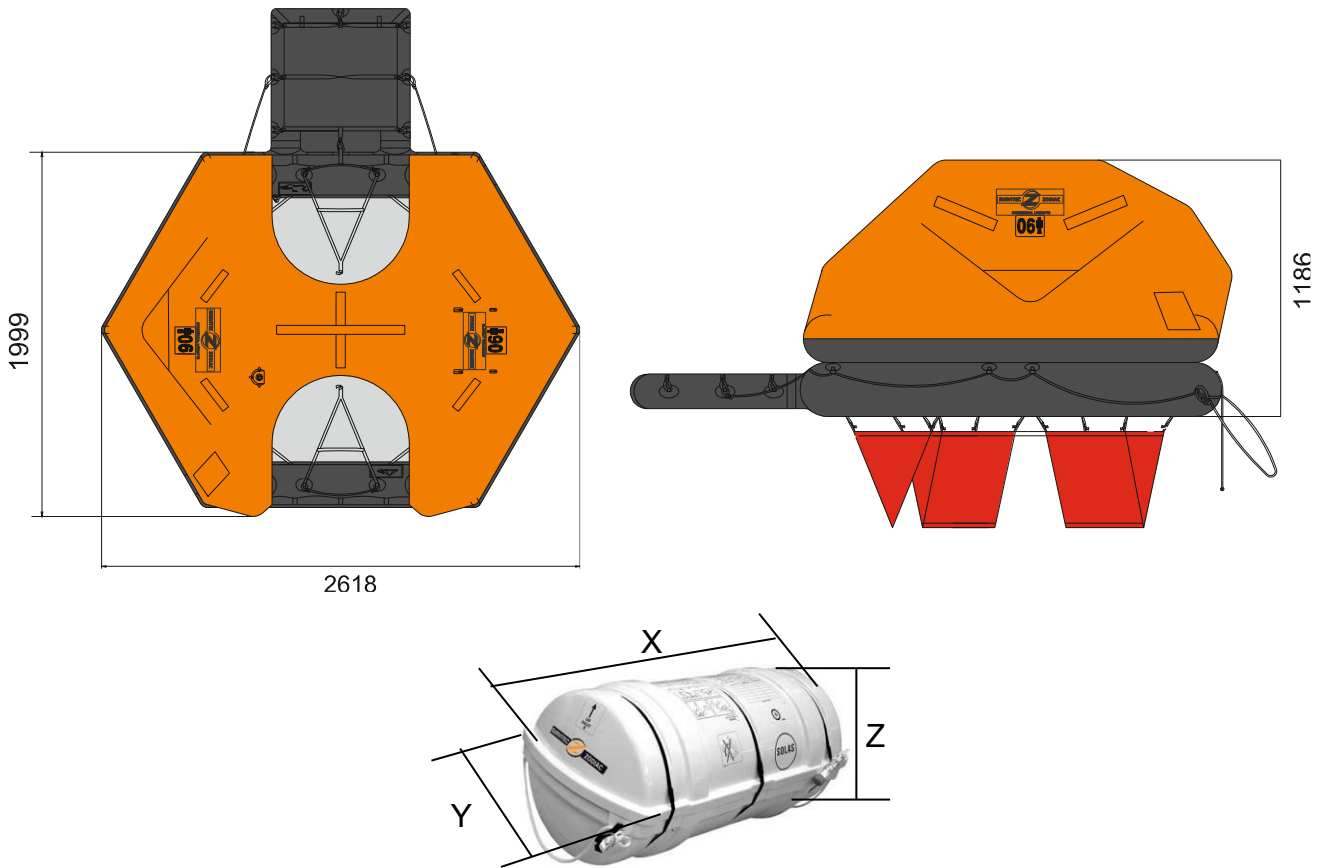

6 MAN THROW OVER BOARD SELF RIGHTING LIFERAFT ROUND CONTAINER SOLAS A & B PACK

6 MAN	A PACK			B PACK		
Container	N12			N12		
Dimensions	X: 1160 mm X: 3' 9,67"	Y: 560 mm Y: 1' 10,05"	Z: 513 mm Z: 1' 8,2"	X: 1160 mm X: 3' 9,67"	Y: 560 mm Y: 1' 10,05"	Z: 513 mm Z: 1' 8,2"
Liferaft Net Weight	72 kg / 159 pounds			58 kg / 128 pounds		
Max. height stowage	25 m / 83'			25 m / 83'		
Painter line length	35 m / 115'					
Inflation Cylinder	1 x 6 liter					

 Crate	X: 1240 mm X: 4' 0,82"	Y: 620 mm Y: 2' 0,41"	Z: 700 mm Z: 2' 3,56"	X: 1240 mm X: 4' 0,82"	Y: 620 mm Y: 2' 0,41"	Z: 700 mm Z: 2' 3,56"
	85 kg / 188 pounds			71 kg / 157 pounds		
	0,539 m3 / 19,01 cubic foot			0,539 m3 / 19,01 cubic foot		

Towing force	2 knots	3 knots
Without sea anchor	41 daN	71 daN
With sea anchor	87 daN	157 daN

Approvals:	EC (MED) – USCG – TC – BV
-------------------	----------------------------------

06 TO SR.doc	Issue: 7	Date: 20/02/2017
--------------	----------	------------------