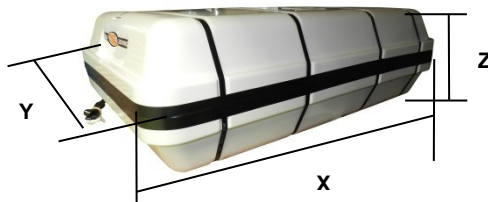

# 6 MAN THROW OVER BOARD LIFERAFT XTREM – LOW PROFILE CONTAINER SOLAS A & B PACK

6 MAN	A PACK			B PACK		
Container	N137H			N137		
Dimensions	X: 790 mm	Y: 555 mm	Z: 340 mm	X: 790 mm	Y: 555 mm	Z: 270 mm
	X: 2' 7,11"	Y: 1' 9,86"	Z: 1' 1,39"	X: 2' 7,11"	Y: 1' 9,86"	Z: 10,63"
Liferaft Net Weight	58 kg / 128 pounds			42 kg / 93 pounds		
Max. height stowage	18 m / 60'			18 m / 60'		
Painter line length	30 m / 99'					
Inflation Cylinder	1 x 4 liter					
 Crate	X: 840 mm	Y: 590 mm	Z: 360 mm	X: 840 mm	Y: 590 mm	Z: 280 mm
	X: 2' 9,08"	Y: 1' 11,23"	Z: 1' 2,18"	X: 2' 9,08"	Y: 1' 11,23"	Z: 11,03"
	61 kg / 135 pounds			45 kg / 100 pounds		
	0,179 m3 / 6,3 cubic foot			0,139 m3 / 4,9 cubic foot		
<b>Towing force</b>	<b>2 knots</b>			<b>3 knots</b>		
Without sea anchor	35 daN			60 daN		
With sea anchor	80 daN			145 daN		

**Approvals:** EC (MED) – USCG – TC – BV – CCS – RMRS

06 TO XTREM.doc

Issue: 11

Date: 19/12/2019

Dimensions and weight +/- 5%  
SURVITEC SAS reserves the right to change specification without notice.  
For installation, add minimum +10mm for clearance to dimensions of the container.