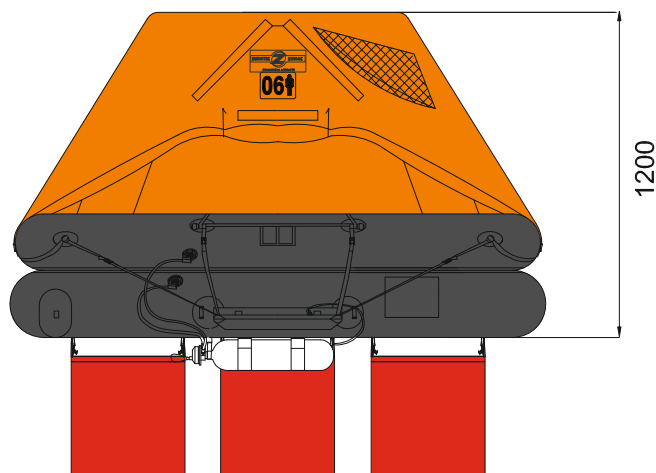

# 6 MAN THROW OVER BOARD LIFERAFT XTREM – LOW PROFILE CONTAINER SOLAS A & B PACK

6 MAN	A PACK			B PACK		
Container	N137H			N137		
Dimensions	X: 790 mm	Y: 555 mm	Z: 340 mm	X: 790 mm	Y: 555 mm	Z: 270 mm
	X: 2' 7,11"	Y: 1' 9,86"	Z: 1' 1,39"	X: 2' 7,11"	Y: 1' 9,86"	Z: 10,63"
Liferaft Net Weight	58 kg / 128 pounds			42 kg / 93 pounds		
Max. height stowage	18 m / 60'			18 m / 60'		
Painter line length	30 m / 99'					
Inflation Cylinder	1 x 4 liter					
 Crate	X: 840 mm	Y: 590 mm	Z: 360 mm	X: 840 mm	Y: 590 mm	Z: 280 mm
	X: 2' 9,08"	Y: 1' 11,23"	Z: 1' 2,18"	X: 2' 9,08"	Y: 1' 11,23"	Z: 11,03"
	61 kg / 135 pounds			45 kg / 100 pounds		
	0,179 m3 / 6,3 cubic foot			0,139 m3 / 4,9 cubic foot		
<b>Towing force</b>	<b>2 knots</b>			<b>3 knots</b>		
Without sea anchor	35 daN			60 daN		
With sea anchor	80 daN			145 daN		

**Approvals:** EC (MED) – USCG – TC – BV – CCS – RMRS

06 TO XTREM.doc

Issue: 11

Date: 19/12/2019

Dimensions and weight +/- 5%  
SURVITEC SAS reserves the right to change specification without notice.  
For installation, add minimum +10mm for clearance to dimensions of the container.