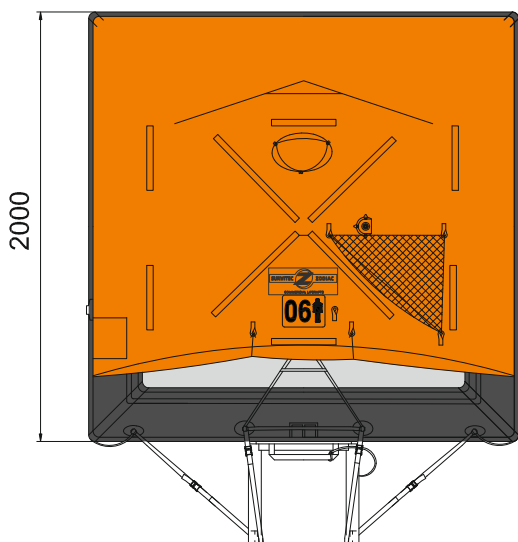

# 6 MAN THROW OVER BOARD LIFERAFT XTREM – LOW PROFILE CONTAINER SOLAS A & B PACK

6 MAN	A PACK			B PACK		
Container	N137H			N137		
Dimensions	X: 790 mm	Y: 555 mm	Z: 340 mm	X: 790 mm	Y: 555 mm	Z: 270 mm
	X: 2' 7,11"	Y: 1' 9,86"	Z: 1' 1,39"	X: 2' 7,11"	Y: 1' 9,86"	Z: 10,63"
Liferaft Net Weight	58 kg / 128 pounds			42 kg / 93 pounds		
Max. height stowage	18 m / 60'			18 m / 60'		
Painter line length	30 m / 99'					
Inflation Cylinder	1 x 4 liter					
 Crate	X: 840 mm	Y: 590 mm	Z: 360 mm	X: 840 mm	Y: 590 mm	Z: 280 mm
	X: 2' 9,08"	Y: 1' 11,23"	Z: 1' 2,18"	X: 2' 9,08"	Y: 1' 11,23"	Z: 11,03"
	61 kg / 135 pounds			45 kg / 100 pounds		
	0,179 m3 / 6,3 cubic foot			0,139 m3 / 4,9 cubic foot		
<b>Towing force</b>	<b>2 knots</b>			<b>3 knots</b>		
Without sea anchor	35 daN			60 daN		
With sea anchor	80 daN			145 daN		

**Approvals:** EC (MED) – USCG – TC – BV – CCS – RMRS

06 TO XTREM.doc

Issue: 11

Date: 19/12/2019

Dimensions and weight +/- 5%  
SURVITEC SAS reserves the right to change specification without notice.  
For installation, add minimum +10mm for clearance to dimensions of the container.