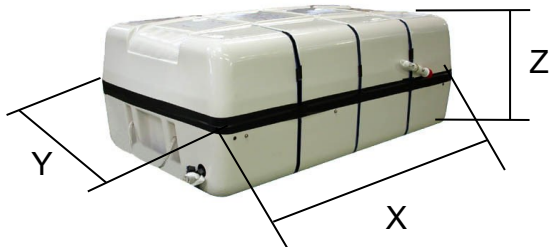

IBA 06 MAN

OPEN REVERSIBLE INFLATABLE LIFERAFT LOW PROFILE CONTAINER & VALISE

6 MAN	GRP container			Valise		
Container	N131			N° 3		
Dimensions	X: 825 mm	Y: 540 mm	Z: 318 mm	X: 690 mm	Y: 250 mm	Z: 300 mm
	X: 2' 8,49"	Y: 1' 9,26"	Z: 1' 0,52"	X: 2' 3,17"	Y: 9,85"	Z: 11,82"
Liferaft Net Weight	35 kg / 78 pounds			30 kg / 67 pounds		
Max. height stowage	18 m / 60'			10 m / 33'		
Painter line length	25 m / 83'			20 m / 66'		
Inflation Cylinder	1 x 4,02 liter					
 Crate	X: 830 mm	Y: 540 mm	Z: 330 mm	X: 830 mm	Y: 540 mm	Z: 330 mm
	X: 2' 8,68"	Y: 1' 9,26"	Z: 1' 1"	X: 2' 8,68"	Y: 1' 9,26"	Z: 1' 1"
	37 kg / 82 pounds			32 kg / 71 pounds		
	0,148 m ³ / 5,23 cubic foot			0,148 m ³ / 5,23 cubic foot		
Towing force	2 knots			3 knots		
Without sea anchor	28 daN			60 daN		
With sea anchor	85 daN			155 daN		

Approvals:	USCG
-------------------	-------------

IBA 06 LPC & valise.doc	Issue: 6	Date: 27/10/2015
-------------------------	----------	------------------

Dimensions and weight +/- 5%
 SURVITEC SAS reserves the right to change specification without notice.
 For installation, add minimum +10mm for clearance to dimensions of the container.