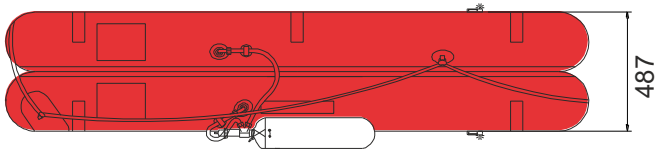

IBA 06 MAN

OPEN REVERSIBLE INFLATABLE LIFERAFT LOW PROFILE CONTAINER & VALISE

6 MAN	GRP container			Valise		
Container	N131			N° 3		
Dimensions	X: 825 mm	Y: 540 mm	Z: 318 mm	X: 690 mm	Y: 250 mm	Z: 300 mm
	X: 2' 8,49"	Y: 1' 9,26"	Z: 1' 0,52"	X: 2' 3,17"	Y: 9,85"	Z: 11,82"
Liferaft Net Weight	35 kg / 78 pounds			30 kg / 67 pounds		
Max. height stowage	18 m / 60'			10 m / 33'		
Painter line length	25 m / 83'			20 m / 66'		
Inflation Cylinder	1 x 4,02 liter					
 Crate	X: 830 mm	Y: 540 mm	Z: 330 mm	X: 830 mm	Y: 540 mm	Z: 330 mm
	X: 2' 8,68"	Y: 1' 9,26"	Z: 1' 1"	X: 2' 8,68"	Y: 1' 9,26"	Z: 1' 1"
	37 kg / 82 pounds			32 kg / 71 pounds		
	0,148 m ³ / 5,23 cubic foot			0,148 m ³ / 5,23 cubic foot		
Towing force	2 knots			3 knots		
Without sea anchor	28 daN			60 daN		
With sea anchor	85 daN			155 daN		

Approvals:	USCG
-------------------	-------------

IBA 06 LPC & valise.doc	Issue: 6	Date: 27/10/2015
-------------------------	----------	------------------

Dimensions and weight +/- 5%
 SURVITEC SAS reserves the right to change specification without notice.
 For installation, add minimum +10mm for clearance to dimensions of the container.