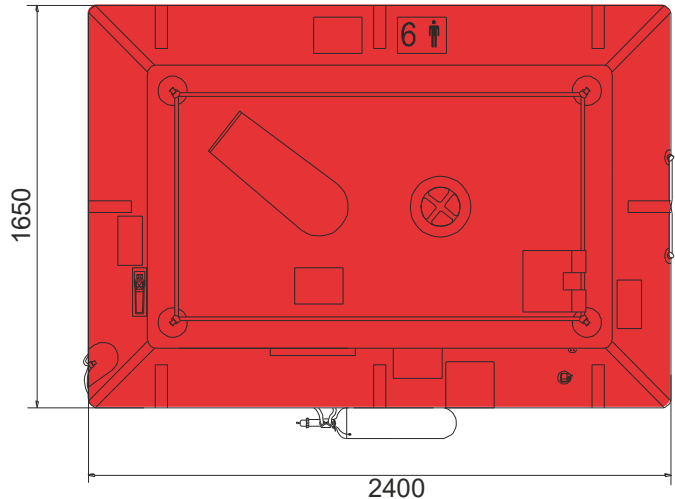

IBA 06 MAN

OPEN REVERSIBLE INFLATABLE LIFERAFT LOW PROFILE CONTAINER & VALISE

6 MAN	GRP container			Valise		
Container	N131			N° 3		
Dimensions	X: 825 mm	Y: 540 mm	Z: 318 mm	X: 690 mm	Y: 250 mm	Z: 300 mm
	X: 2' 8,49"	Y: 1' 9,26"	Z: 1' 0,52"	X: 2' 3,17"	Y: 9,85"	Z: 11,82"
Liferaft Net Weight	35 kg / 78 pounds			30 kg / 67 pounds		
Max. height stowage	18 m / 60'			10 m / 33'		
Painter line length	25 m / 83'			20 m / 66'		
Inflation Cylinder	1 x 4,02 liter					
 Crate	X: 830 mm	Y: 540 mm	Z: 330 mm	X: 830 mm	Y: 540 mm	Z: 330 mm
	X: 2' 8,68"	Y: 1' 9,26"	Z: 1' 1"	X: 2' 8,68"	Y: 1' 9,26"	Z: 1' 1"
	37 kg / 82 pounds			32 kg / 71 pounds		
	0,148 m ³ / 5,23 cubic foot			0,148 m ³ / 5,23 cubic foot		
Towing force	2 knots			3 knots		
Without sea anchor	28 daN			60 daN		
With sea anchor	85 daN			155 daN		

Approvals:	USCG
-------------------	-------------

IBA 06 LPC & valise.doc	Issue: 6	Date: 27/10/2015
-------------------------	----------	------------------

Dimensions and weight +/- 5%
 SURVITEC SAS reserves the right to change specification without notice.
 For installation, add minimum +10mm for clearance to dimensions of the container.