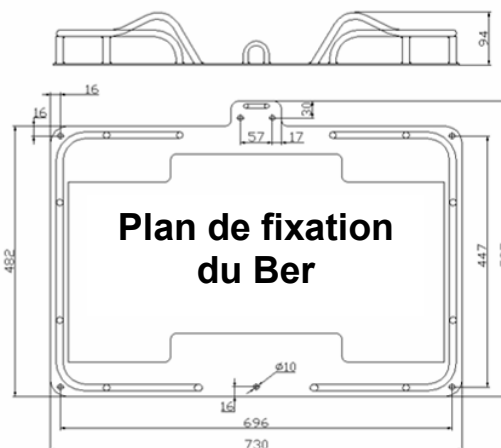

## PRO PECHE VI 06 TO SR LOW PROFILE CONTAINER

| 06 MAN                                                                                              | ZODIAC                                 |                          |                          |
|-----------------------------------------------------------------------------------------------------|----------------------------------------|--------------------------|--------------------------|
| <b>Container</b>                                                                                    | <b>N132</b>                            |                          |                          |
| Dimensions                                                                                          | X: 890 mm<br>X: 2' 11,04"              | Y: 520 mm<br>Y: 1' 8,48" | Z: 333 mm<br>Z: 1' 1,12" |
| Liferaft Net Weight                                                                                 | 38 kg / 84 pounds                      |                          |                          |
| Max. height stowage                                                                                 | 6 m / 20'                              |                          |                          |
| Painter line length                                                                                 | 15 m / 50'                             |                          |                          |
| Inflation Cylinder                                                                                  | 1 x 4 liter                            |                          |                          |
| <br><b>Crate</b> | X: 930 mm<br>X: 3' 0,62"               | Y: 540 mm<br>Y: 1' 9,26" | Z: 350 mm<br>Z: 1' 1,78" |
|                                                                                                     | 41 kg / 91 pounds                      |                          |                          |
|                                                                                                     | 0,176 m <sup>3</sup> / 6,21 cubic foot |                          |                          |
| <b>Weight of liferaft + cradle</b>                                                                  | 35,5 kg / 79 pounds                    |                          |                          |
| <b>Towing force</b>                                                                                 | <b>2 knots</b>                         | <b>3 knots</b>           |                          |
| Without sea anchor                                                                                  | 40 daN                                 | 75 daN                   |                          |
| With sea anchor                                                                                     | 45 daN                                 | 80 daN                   |                          |