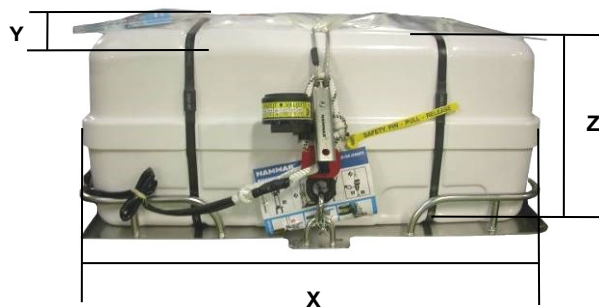

## PRO PECHE VI 06 TO SR LOW PROFILE CONTAINER

| 06 MAN                                                                                              | ZODIAC                                 |                          |                          |
|-----------------------------------------------------------------------------------------------------|----------------------------------------|--------------------------|--------------------------|
| <b>Container</b>                                                                                    | <b>N132</b>                            |                          |                          |
| Dimensions                                                                                          | X: 890 mm<br>X: 2' 11,04"              | Y: 520 mm<br>Y: 1' 8,48" | Z: 333 mm<br>Z: 1' 1,12" |
| Liferaft Net Weight                                                                                 | 38 kg / 84 pounds                      |                          |                          |
| Max. height stowage                                                                                 | 6 m / 20'                              |                          |                          |
| Painter line length                                                                                 | 15 m / 50'                             |                          |                          |
| Inflation Cylinder                                                                                  | 1 x 4 liter                            |                          |                          |
| <br><b>Crate</b> | X: 930 mm<br>X: 3' 0,62"               | Y: 540 mm<br>Y: 1' 9,26" | Z: 350 mm<br>Z: 1' 1,78" |
|                                                                                                     | 41 kg / 91 pounds                      |                          |                          |
|                                                                                                     | 0,176 m <sup>3</sup> / 6,21 cubic foot |                          |                          |
| <b>Weight of liferaft + cradle</b>                                                                  | 35,5 kg / 79 pounds                    |                          |                          |
| <b>Towing force</b>                                                                                 | <b>2 knots</b>                         | <b>3 knots</b>           |                          |
| Without sea anchor                                                                                  | 40 daN                                 | 75 daN                   |                          |
| With sea anchor                                                                                     | 45 daN                                 | 80 daN                   |                          |