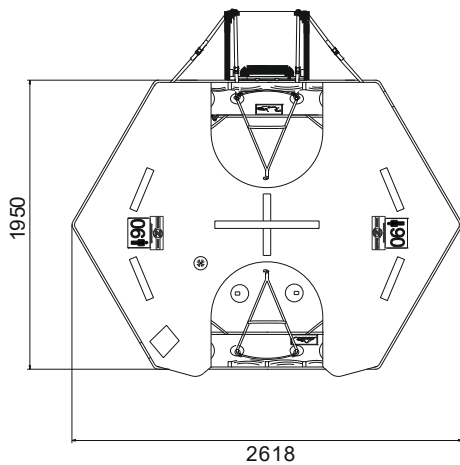

## PRO PECHE VI 06 TO SR LOW PROFILE CONTAINER

| 06 MAN                                                                                              | ZODIAC                                 |                          |                          |
|-----------------------------------------------------------------------------------------------------|----------------------------------------|--------------------------|--------------------------|
| <b>Container</b>                                                                                    | <b>N132</b>                            |                          |                          |
| Dimensions                                                                                          | X: 890 mm<br>X: 2' 11,04"              | Y: 520 mm<br>Y: 1' 8,48" | Z: 333 mm<br>Z: 1' 1,12" |
| Liferaft Net Weight                                                                                 | 38 kg / 84 pounds                      |                          |                          |
| Max. height stowage                                                                                 | 6 m / 20'                              |                          |                          |
| Painter line length                                                                                 | 15 m / 50'                             |                          |                          |
| Inflation Cylinder                                                                                  | 1 x 4 liter                            |                          |                          |
| <br><b>Crate</b> | X: 930 mm<br>X: 3' 0,62"               | Y: 540 mm<br>Y: 1' 9,26" | Z: 350 mm<br>Z: 1' 1,78" |
|                                                                                                     | 41 kg / 91 pounds                      |                          |                          |
|                                                                                                     | 0,176 m <sup>3</sup> / 6,21 cubic foot |                          |                          |
| <b>Weight of liferaft + cradle</b>                                                                  | 35,5 kg / 79 pounds                    |                          |                          |
| <b>Towing force</b>                                                                                 | <b>2 knots</b>                         | <b>3 knots</b>           |                          |
| Without sea anchor                                                                                  | 40 daN                                 | 75 daN                   |                          |
| With sea anchor                                                                                     | 45 daN                                 | 80 daN                   |                          |