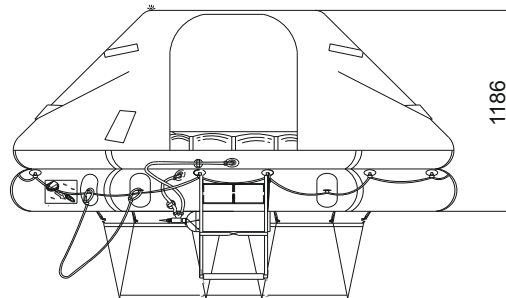

## PRO PECHE VI 06 TO SR LOW PROFILE CONTAINER

| 06 MAN                                                                                              | ZODIAC                                 |                          |                          |
|-----------------------------------------------------------------------------------------------------|----------------------------------------|--------------------------|--------------------------|
| <b>Container</b>                                                                                    | <b>N132</b>                            |                          |                          |
| Dimensions                                                                                          | X: 890 mm<br>X: 2' 11,04"              | Y: 520 mm<br>Y: 1' 8,48" | Z: 333 mm<br>Z: 1' 1,12" |
| Liferaft Net Weight                                                                                 | 38 kg / 84 pounds                      |                          |                          |
| Max. height stowage                                                                                 | 6 m / 20'                              |                          |                          |
| Painter line length                                                                                 | 15 m / 50'                             |                          |                          |
| Inflation Cylinder                                                                                  | 1 x 4 liter                            |                          |                          |
| <br><b>Crate</b> | X: 930 mm<br>X: 3' 0,62"               | Y: 540 mm<br>Y: 1' 9,26" | Z: 350 mm<br>Z: 1' 1,78" |
|                                                                                                     | 41 kg / 91 pounds                      |                          |                          |
|                                                                                                     | 0,176 m <sup>3</sup> / 6,21 cubic foot |                          |                          |
| <b>Weight of liferaft + cradle</b>                                                                  | 35,5 kg / 79 pounds                    |                          |                          |
| <b>Towing force</b>                                                                                 | <b>2 knots</b>                         | <b>3 knots</b>           |                          |
| Without sea anchor                                                                                  | 40 daN                                 | 75 daN                   |                          |
| With sea anchor                                                                                     | 45 daN                                 | 80 daN                   |                          |