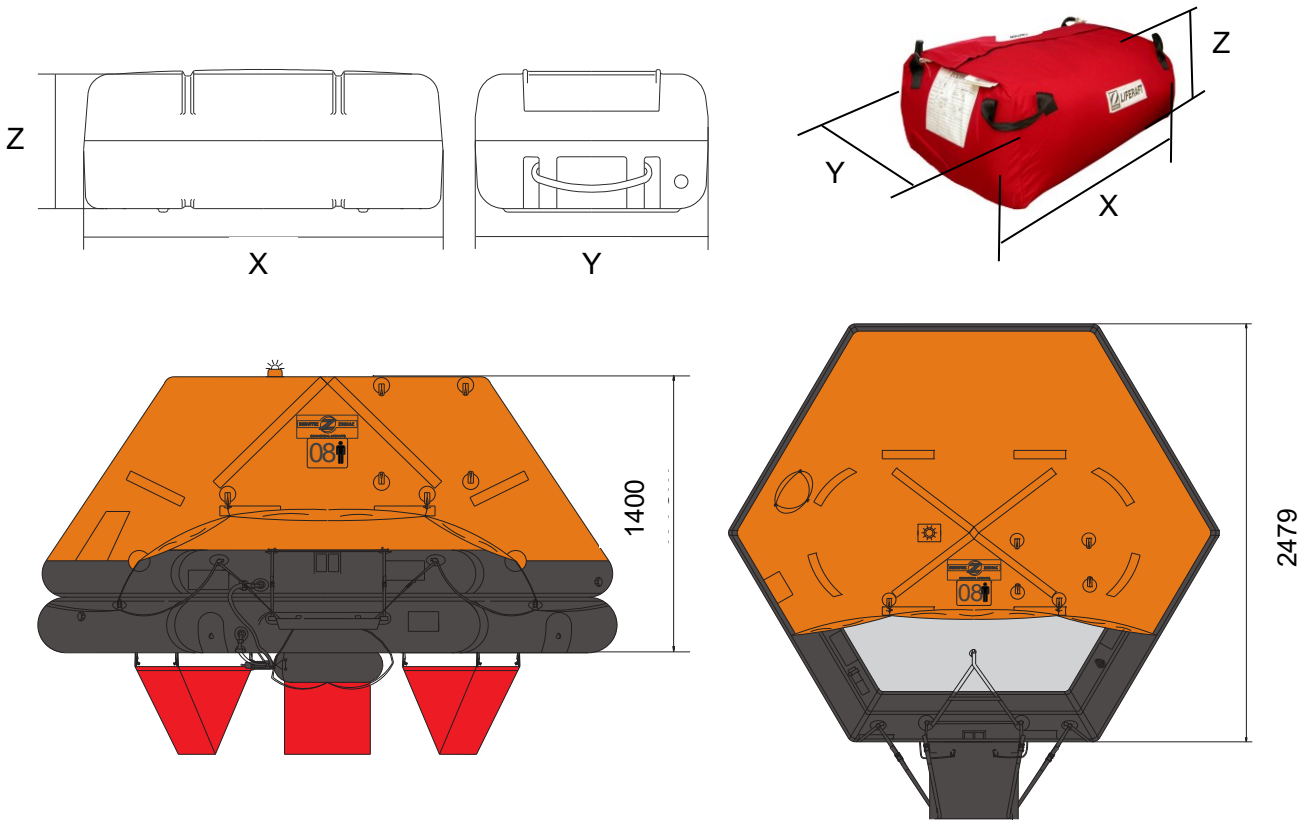

# 08 PERSON COASTAL LIFERAFT - CCG GRP LOW PROFILE CONTAINER & VALISE

8 MAN	GRP container			Valise		
Container	N132			N° 4		
Dimensions	X: 890 mm	Y: 520 mm	Z: 315 mm	X: 850 mm	Y: 325 mm	Z: 350 mm
	X: 2' 11,04"	Y: 1' 8,48"	Z: 1' 0,41"	X: 2' 9,47"	Y: 1' 0,8"	Z: 1' 1,78"
Liferaft Net Weight	51,5 kg / 114 pounds			41 kg / 91 pounds		
Max. height stowage	10 m / 33'			10 m / 33'		
Painter line length	20 m / 66'					
Inflation Cylinder	1 x 6,7 litre					

Crate	X: 930 mm	Y: 540 mm	Z: 350 mm	X: 930 mm	Y: 540 mm	Z: 350 mm
	X: 3' 0,62"	Y: 1' 9,26"	Z: 1' 1,78"	X: 3' 0,62"	Y: 1' 9,26"	Z: 1' 1,78"
	53,5 kg / 118 pounds			43 kg / 95 pounds		
	0,176 m3 / 6,21 cubic foot			0,176 m3 / 6,21 cubic foot		

Dimensions and weight +/- 5%  
Zodiac reserves the right to change specification without notice.  
For installation, add minimum +10mm for clearance to dimensions of the container.