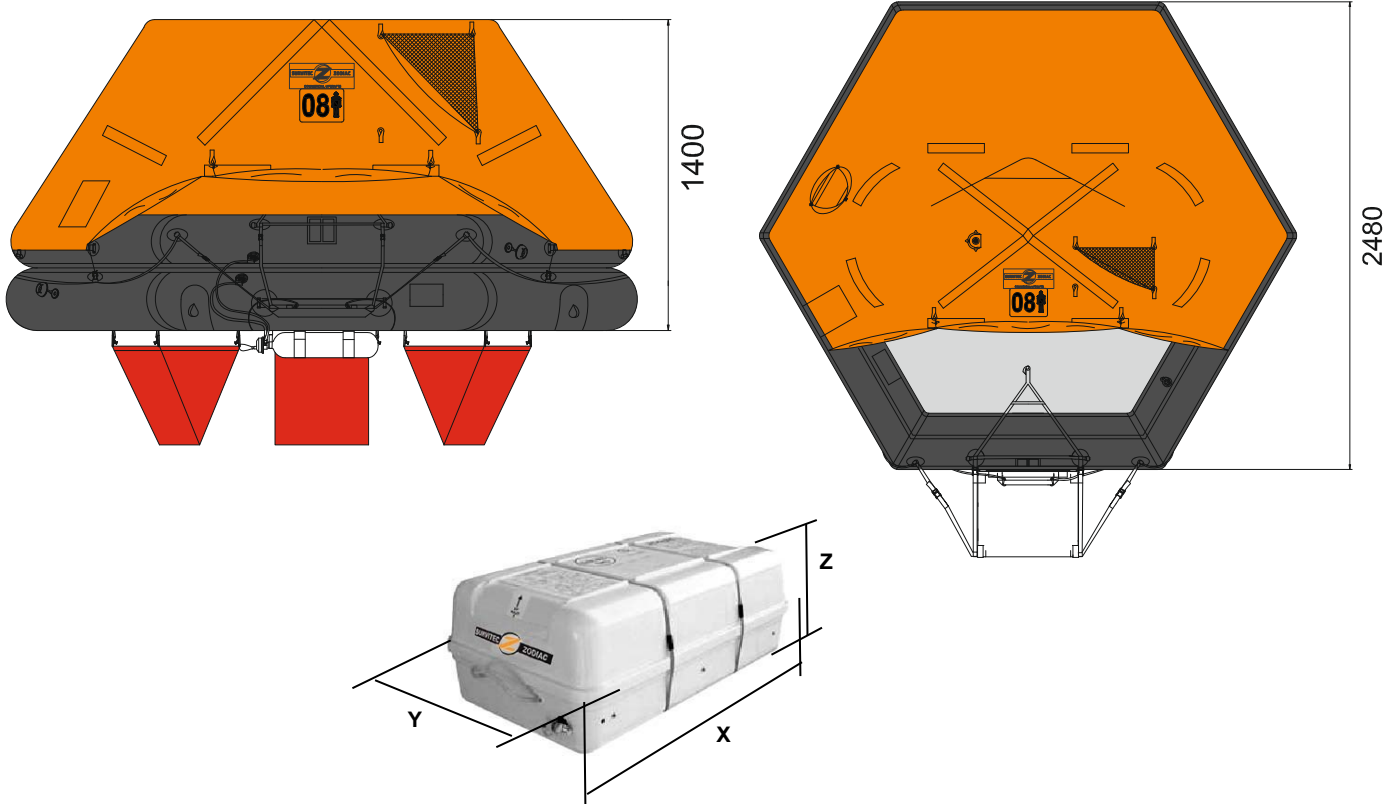

8 MAN THROW OVER BOARD LIFERAFT LOW PROFILE CONTAINER SOLAS A & B PACK

8 MAN	A PACK			B PACK		
Container	N135			N134		
Dimensions	X: 1088 mm X: 3' 6,84"	Y: 666 mm Y: 2' 2,23"	Z: 389 mm Z: 1' 3,32"	X: 965 mm X: 3' 2"	Y: 596 mm Y: 1' 11,47"	Z: 380 mm Z: 1' 2,97"
Liferaft Net Weight	79 kg / 175 pounds			57 kg / 126 pounds		
Max. height stowage	18 m / 60'			18 m / 60'		
Painter line length	30 m / 99'					
Inflation Cylinder	1 x 6,7 liter					

 Crate	X: 1140 mm X: 3' 8,89"	Y: 690 mm Y: 2' 3,17"	Z: 410 mm Z: 1' 4,15"	X: 1020 mm X: 3' 4,16"	Y: 630 mm Y: 2' 0,81"	Z: 400 mm Z: 1' 3,75"
	84 kg / 186 pounds			61 kg / 135 pounds		
	0,323 m3 / 11,39 cubic foot			0,258 m3 / 9,08 cubic foot		

Towing force	2 knots	3 knots
Without sea anchor	42 daN	65 daN
With sea anchor	87 daN	150 daN

Approvals: **USCG – TC**

08 TO LPC US TC.doc

Issue : 3

Date : 12/10/2015

Dimensions and weight +/- 5%
SURVITEC SAS reserves the right to change specification without notice.
For installation, add minimum +10mm for clearance to dimensions of the container.