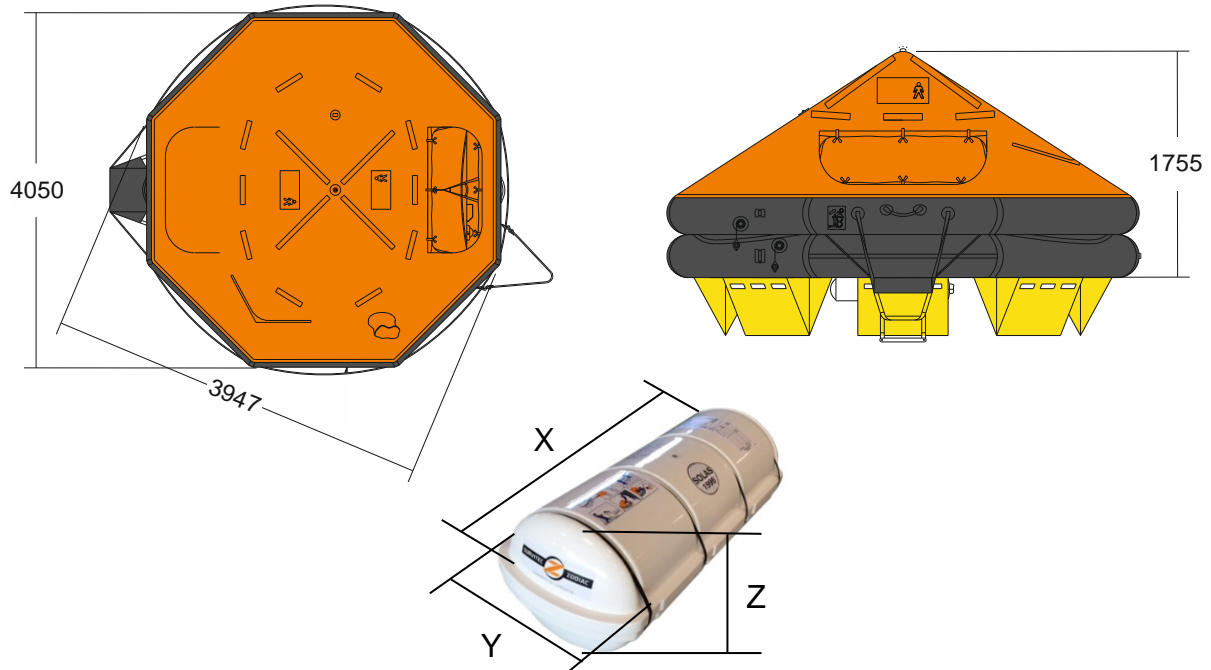

20 PERSON THROW OVER BOARD LIFERAFT

ROUND CONTAINER - SOLAS A & B PACK

20 TO	A PACK	B PACK
Container	MK14 S17	MK14 S14
<i>Dimensions</i>	X: 1308mm Y: 713mm Z: 685mm X: 4'3,50" Y: 2'5" Z: 2'3"	X: 1156mm Y: 612mm Z: 584mm X: 3'9,50" Y: 2'1" Z: 1'11"
Liferaft net weight	160kg / 353 lbs	101kg / 223 lbs
Height of stowage	46m / 151' (maximum)	36m / 118' (maximum)
Painter line length	56m / 184'	46m / 151'
Crate	X: 1350mm Y: 840mm Z: 900mm X: 4'5,15" Y: 2'9,08" Z: 2'11,44"	X: 1250mm Y: 600mm Z: 700mm X: 4'1,22" Y: 1'10,05" Z: 2'3,56"
<i>Dimensions & weight</i>	180kg / 397 lbs	116kg / 255 lbs
Towing force	2 knots 78 daN / 175 lbf	3 knots 150 daN / 337 lbf

Approvals:	EC - USCG - TC
------------	-----------------------

20 TO ROUND 22112016 KLT.doc	Issue: 1	Date: 22/11/2016
------------------------------	----------	------------------

Dimensions and weight +/- 5%
 SURVITEC SAS reserves the right to change specification without notice.
 For installation, add minimum +10mm for clearance to dimensions of the container.