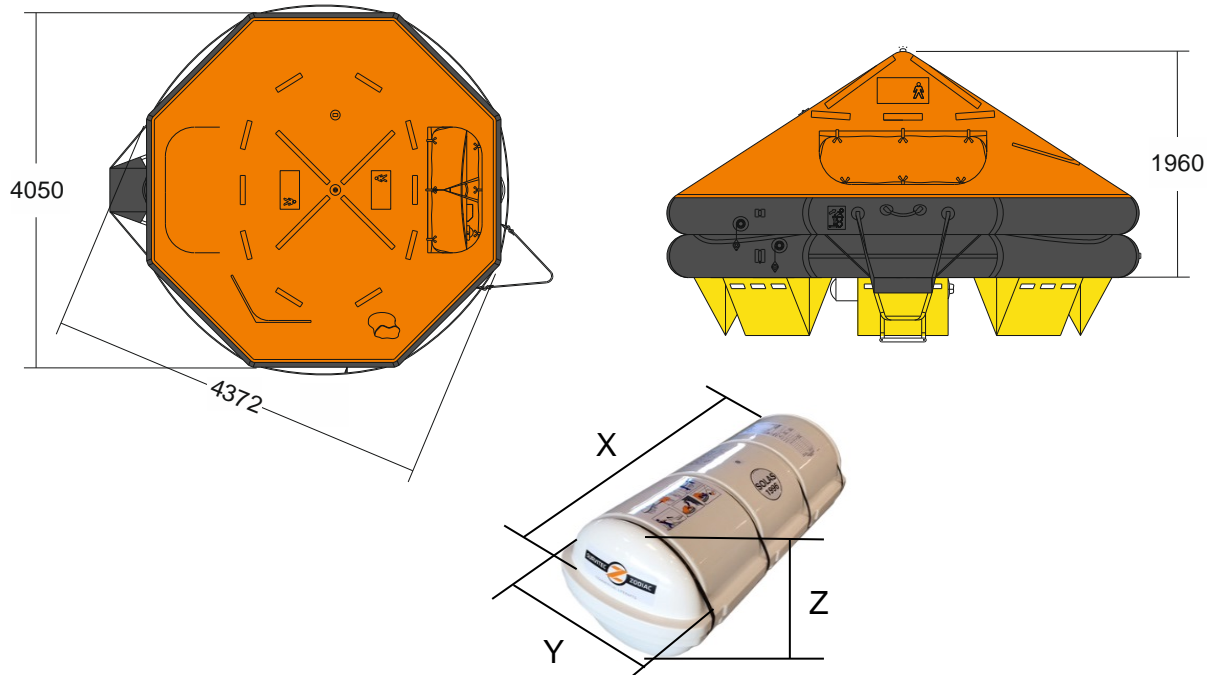

25 PERSON THROW OVER BOARD LIFERAFT

ROUND CONTAINER - SOLAS A & B PACK

25 TO	A PACK			B PACK		
Container	MK14 S17			MK14 S17		
<i>Dimensions</i>	X: 1308mm X: 4'3,50"	Y: 713mm Y: 2'5"	Z: 685mm Z: 2'3"	X: 1308mm X: 4'3,50"	Y: 713mm Y: 2'5"	Z: 685mm Z: 2'3"
Liferaft net weight	180kg / 397 lbs			130kg / 287 lbs		
Height of stowage	46m / 151' (maximum)					
Painter line length	56m / 184'					
<i>Crate Dimensions & weight</i>	X: 1350mm X: 4'5,15"	Y: 840mm Y: 2'9,08"	Z: 900mm Z: 2'11,44"	X: 1340mm X: 4'4,76"	Y: 720mm Y: 2'4,35"	Z: 800mm Z: 2'7,5"
	200kg / 441 lbs			148kg / 326 lbs		
Towing force	2 knots 130 daN / 292 lbf			3 knots 259 daN / 582 lbf		

Approvals:	EC - USCG - TC
------------	-----------------------

25 TO ROUND 22112016 KLT.doc	Issue: 1	Date: 22/11/2016
------------------------------	----------	------------------

Dimensions and weight +/- 5%
 SURVITEC SAS reserves the right to change specification without notice.
 For installation, add minimum +10mm for clearance to dimensions of the container.